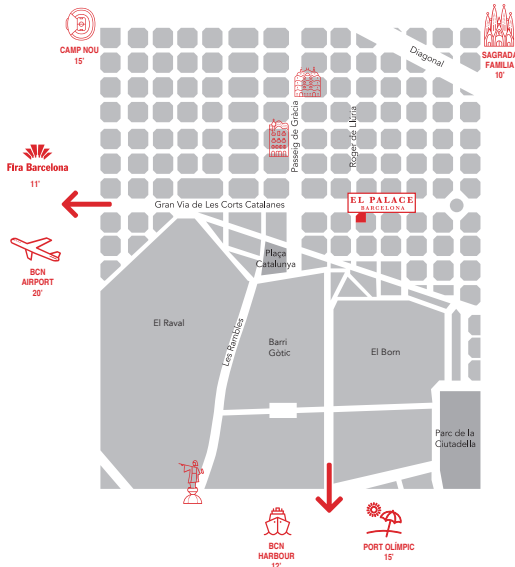

Fact sheet El Palace Barcelona

HOTEL NAME: Hotel El Palace Barcelona

ADDRESS: Gran Via de les Corts Catalanes, 668.
08010, Barcelona (Spain)

E-MAIL: palace@hotelpalacebarcelona.com

PHONE: +34 93 510 11 30

WEBSITE: : www.hotelpalacebarcelona.com

SOCIAL MEDIA:

FACEBOOK: [elpalacebarcelona](https://www.facebook.com/elpalacebarcelona)

INSTAGRAM: [@hotelpalacebarcelona](https://www.instagram.com/hotelpalacebarcelona)

LINKEDIN: [El Palace Barcelona](https://www.linkedin.com/company/el-palace-barcelona)

HISTORY:

El Palace remains an independent, five-star luxury hotel in the heart of Barcelona. Formerly The Ritz, it opened its doors back in 1919 as the first five star property in the city. Nowadays, it creates a new identity for itself as "El Palace Hotel", full of flair, elegance, energy and dynamism. The property engages loyal repeat guests as well as new generations through activations that capture passion and imagination, with entertainment activations, culinary or beverage offers, art partnerships or leisure activities. El Palace Barcelona is by far the most celebrated hotel in the city, epicenter of social activity, gatherings and one of Europe's most iconic hotels. This iconic luxury property is rich in history; nobility, celebrities, artists or all genres and socialites have graced its halls over many decades. Host of iconic and historic events, it is a well-documented property with its history intertwined with that of the city.

LATEST NEWS/RENOVATIONS:

- The rooftop garden was built in 2017 and our signature suites were renovated to create our six Art Suites (Salvador Dalí, Josephine Baker, Cesar Ritz, Carlos Ruiz Zafón, Joan Miró and Ronnie Wood).
- In 2020 our ballroom was renovated, improving all lighting, look and feel. It is now known as the Golden Room or Gran Via Ballroom.
- A new gastronomic restaurant with celebrity Chef Rafa Zafra, Michelin rated chef, opened in early 2022.
- A refurbished the Grand Hall with a fresher look and temporary art exhibits also features a new central bar, which is the focal point for this grand space.

Commercial Director: Domingo Velasco - dvelasco@hotelpalacebarcelona.com

Groups & Events: groupsandevents@hotelpalacebarcelona.com

Reservations: reservas@hotelpalacebarcelona.com

Concierge & Transportation: conserje@hotelpalacebarcelona.com

A MEMBER OF
THE LEADING HOTELS
OF THE WORLD

EL PALACE
BARCELONA